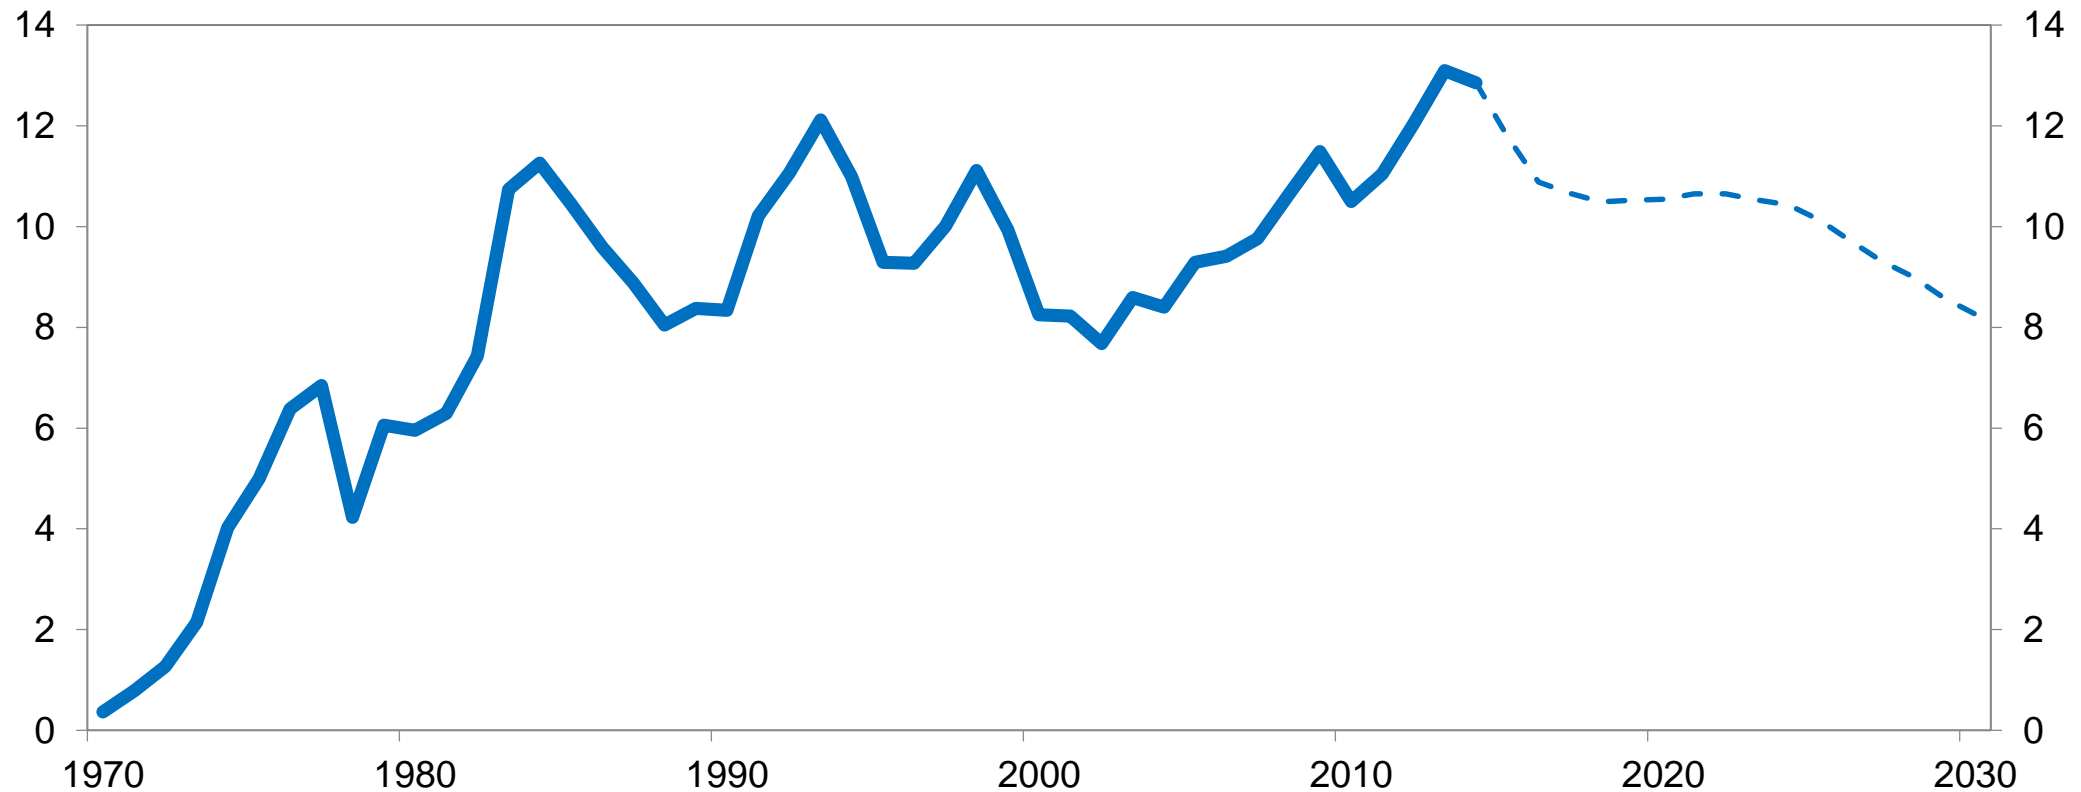

Ikke lenger drahjelp fra petroleumssektoren

Etterspørsel fra petroleumssektoren i prosent av BNP for Fastlands-Norge

Kilde: Nasjonalbudsjettet 2016